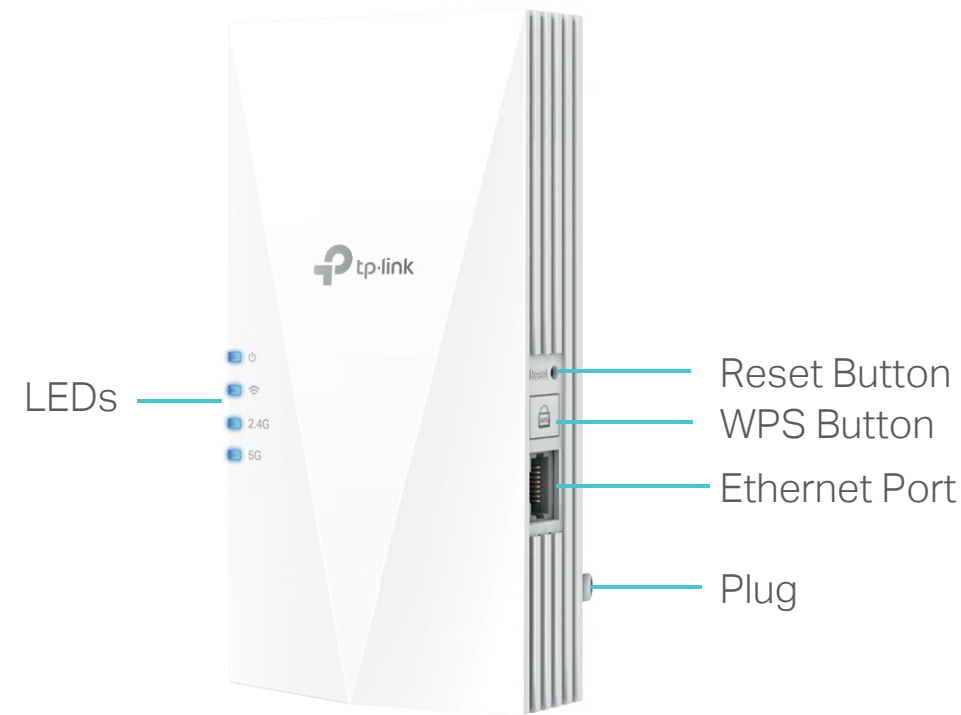

Specifications

Hardware

- Button: WPS Button, Reset Button
- Port: 1 Gigabit Ethernet Port
- Power Consumption: 12.5W
- Dimensions (W × D × H): 3.1×1.4×5.9 in. (78×36×149 mm)

Wireless

- Wireless Standards: IEEE 802.11a/n/ac/ax 5 GHz, IEEE 802.11b/g/n/ax 2.4 GHz
- Frequency: 2.4 GHz and 5 GHz
- Signal Rate: 574 Mbps at 2.4 GHz, 2402 Mbps at 5 GHz
- Transmit Power: FCC: 2.4 GHz ≤23dBm, 5 GHz ≤23dBm
- Reception Sensitivity:
  - 5GHz:
    - 11ax HE160 MCS11: -58dBm, 11ax HE160 MCS0: -88dBm
    - 11ax HE80 MCS11: -60dBm, 11ax HE80 MCS0: -91dBm
    - 11ax HE40 MCS11: -63dBm, 11ax HE40 MCS0: -94dBm
    - 11ax HE20 MCS11: -66dBm, 11ax HE20 MCS0: -97dBm
    - 11ac HT80 MCS9: -65dBm, 11ac HT80 MCS0: -91dBm
    - 11ac HT40 MCS9: -69dBm, 11ac HT40 MCS0: -94dBm
    - 11ac HT20 MCS8: -74dBm, 11ac HT20 MCS0: -97dBm
    - 11a 54Mbps: -78dBm, 11a 6Mbps: -97dBm
  - 2.4GHz:
    - 11ax HE40 MCS11: -62dBm, 11ax HE40 MCS0: -93dBm
    - 11ax HE20 MCS11: -65dBm, 11ax HE20 MCS0: -95dBm
    - 11n HT40 MCS7: -72dBm, 11n HT40 MCS0: -93dBm
    - 11n HT20 MCS7: -76dBm, 11n HT20 MCS0: -95dBm
    - 11g 54Mbps: -78dBm, 11g 6Mbps: -96dBm

- Wireless Function: Enable/Disable Wireless Radio, Wireless Statistics
- Wireless Security: WEP, WPA, WPA2, WPA3

Others

- Certification
  FCC, RoHS
- System Requirements
  Microsoft Windows 98SE, NT, 2000, XP, Vista™ or Windows 7, 8, 8.1, 10, MAC OS, NetWare, UNIX or Linux
  Internet Explorer 11, Firefox 12.0, Chrome 20.0, Safari 4.0, or other Java-enabled browser
- Package Contents
  Wi-Fi Range Extender RE700X
  Quick Installation Guide

For more information, please visit

<https://www.tp-link.com/home-networking/range-extender/RE700X/>

or scan the QR code left

[†]Maximum wireless signal rates are the physical rates derived from IEEE Standard 802.11 specifications. Actual wireless data throughput and wireless coverage per ft² are not guaranteed and will vary as a result of network conditions, client limitations, and environmental factors, including building materials, obstacles, volume and density of traffic, and client location.

[†]The product may not be compatible with routers or gateways with firmware that has been altered, is based on open source programs, or is non-standard or outdated.

[§]Uninterrupted Roaming is designed for devices that support the 802.11k/v standard.

[¶]Up to 4x Capacity refers to 4x increase in median throughput under dense environment compared to 11ac wave 2 range extender.

[*]Saving clients' battery power requires clients to also support the 802.11ax Wi-Fi standard. Actual power reduction may vary as a result of network conditions, client limitations, and environmental factors.

©2021 TP-Link

www.tp-link.com

TP-Link AX3000 Wi-Fi 6 Range Extender RE700X