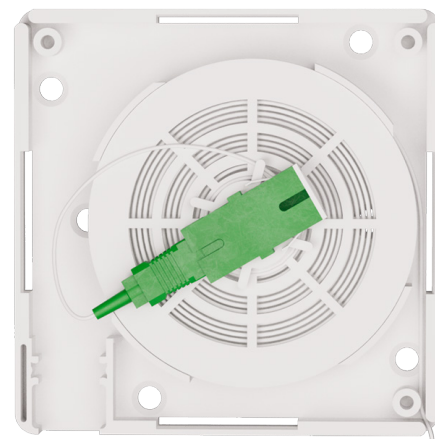

# UFO Squebble

The Connectix Unseen Fibre Optics (UFO) Squebble (Square Pebble) customer connection solution is a rapid, deployable, spooled fibre solution which facilitates the connection of the customer to the UFO building distribution cabling system and the preferred internet service providers (ISP) network optical network terminal device (ONT).

Each Squebble is pre-fibred with a factory terminated & tested bend-insensitive single mode ITU G.657.B3 assembly; 30 metres long with either SC/APC plug connector and SC/APC bulkhead adaptor interface, or alternatively with LC/APC plug connector at one end to SC/APC adaptor bulkhead interface at the other.

The terminated SC/APC or LC/APC plug is installed through the wall into the UFO Midspan enclosure connecting the customer to the UFO building distribution cabling system. Customer connection to their selected ISP is facilitated via an SC/APC customer connection patch lead mated between the Squebble and the ISP's ONT device.

## Features & Benefits

- Compact square design
- 900µm buffered fibre
- Laser Warning symbol embossed on lid
- Child-proof lid retention mechanism
- White 3mm Single mode bend-insensitive fibre ITU-T.G.657.B3
- 30 metre max. spooled cable length
- Option to mount to surface or single gang backbox
- 3 corner exit points for connection to corridor Midspan Unit
- Supplied with 2 x No4 x 25 mm screws and 2 x Rawl Plugs fixings