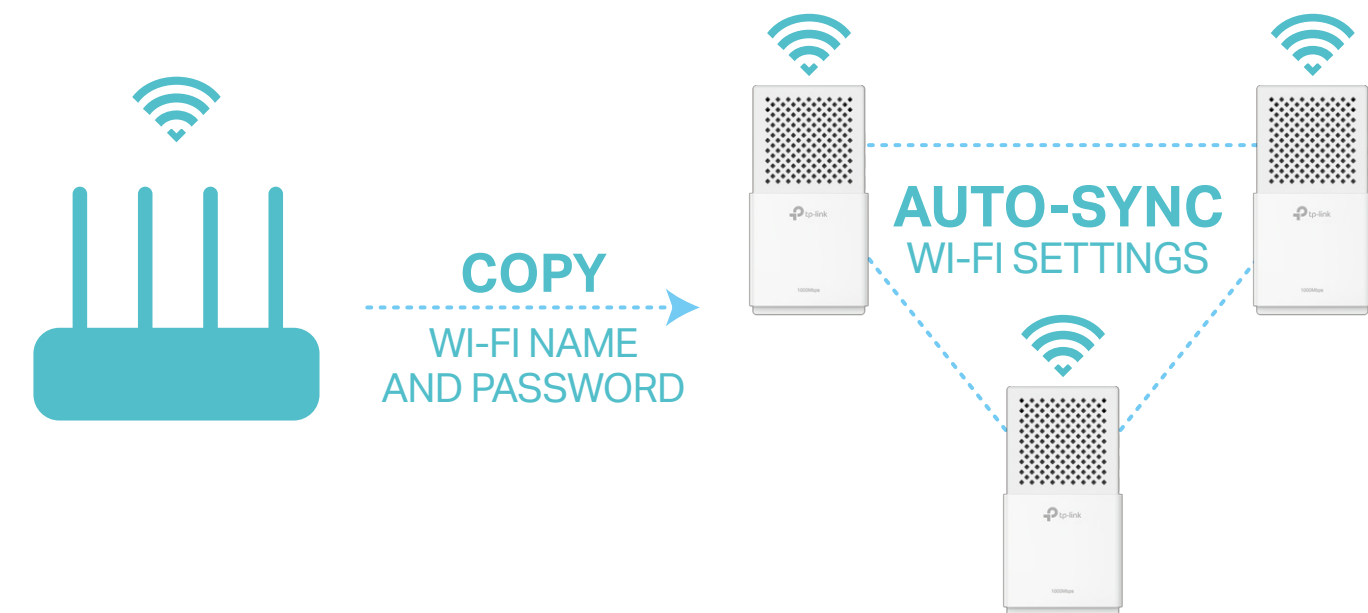

## HomePlug AV2 Standard Compliant

HomePlug AV2 provides users with stable, high-speed data transfer rates of up to 1000Mbps on a line length of up to 300 meters.

## Wi-Fi Auto-Sync for A Unified, Powerful Network

Powerline extenders simply copy your router's Wi-Fi settings and apply any changes across the secure powerline network with Wi-Fi Clone and Wi-Fi Move.