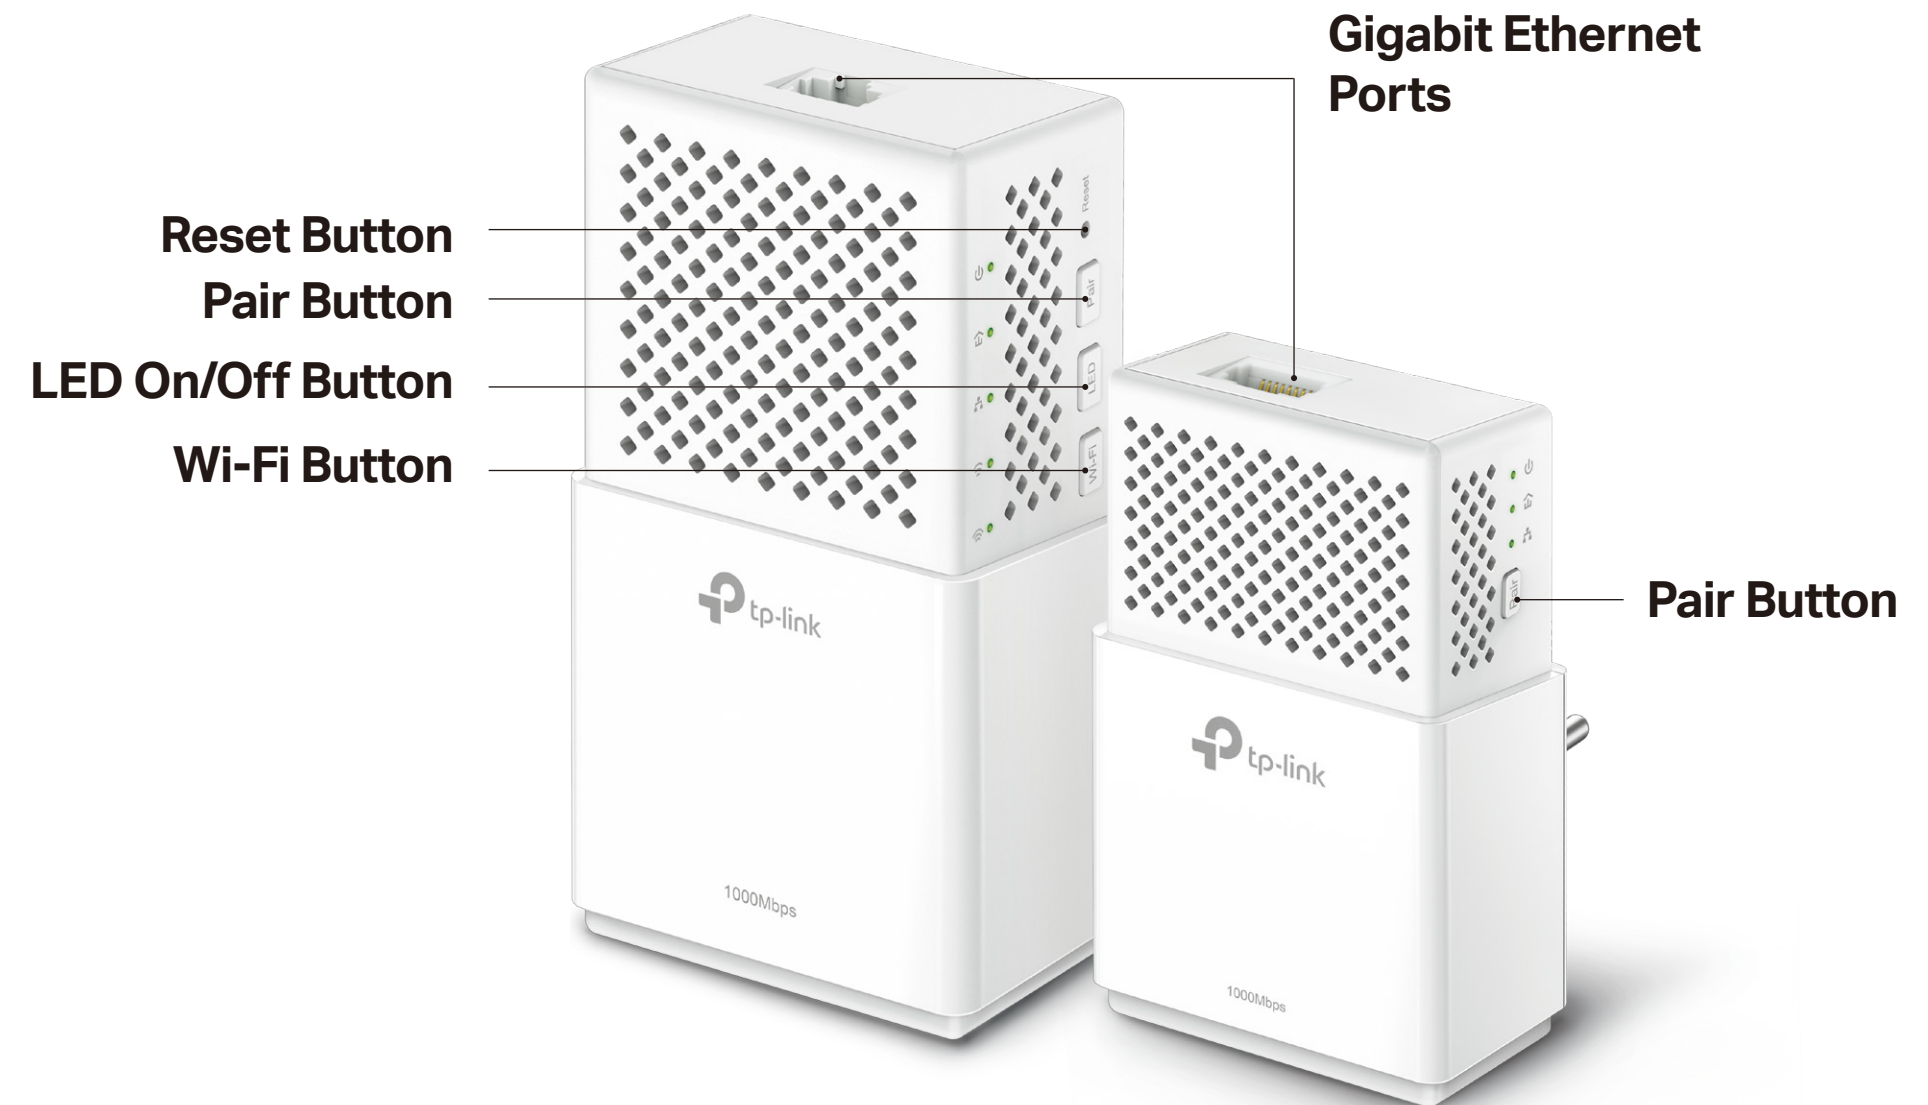

Specifications

Hardware

- Transmission Speeds:
  - Powerline: Up to 1000 Mbps
  - Ethernet: 10/100/1000 Mbps
- Standards and Protocols:
  - HomePlug AV2, HomePlug AV, IEEE 1901, IEEE 802.3, IEEE 802.3u, IEEE 802.3ab, IEEE 802.11b/g/n (2.4GHz), IEEE 802.11a/n/ac (5GHz)
- Interface: TL-WPA7510: 1 Ethernet Port; TL-PA7010: 1 Ethernet Port
- Plug Type: EU
- Button: Pair, Reset, Wi-Fi Clone, LED On/Off
- LED Indicator: Power, Powerline, Ethernet, Wi-Fi (2.4GHz), Wi-Fi (5GHz)
- Dimensions (W x D x H):
  - TL-WPA7510: 2.8 × 1.9 × 5.3 in. (70.8 × 49 × 135.6 mm)
  - TL-PA7010: 2.4 × 1.4 × 3.8 in. (60 × 36 × 98 mm)
- IGMP: IGMP v1/v2/v3
- Power Consumption:
  - TL-WPA7510: Maximum: 9.6W, Typical: 6.5W
  - TL-PA7010: Maximum: 2.93W, Typical: 2.9W
- Range: Up to 300 meters/1000 feet over existing electrical wiring
- Compatibility:
  - Compatible with all HomePlug AV & AV2 standard powerline adapters