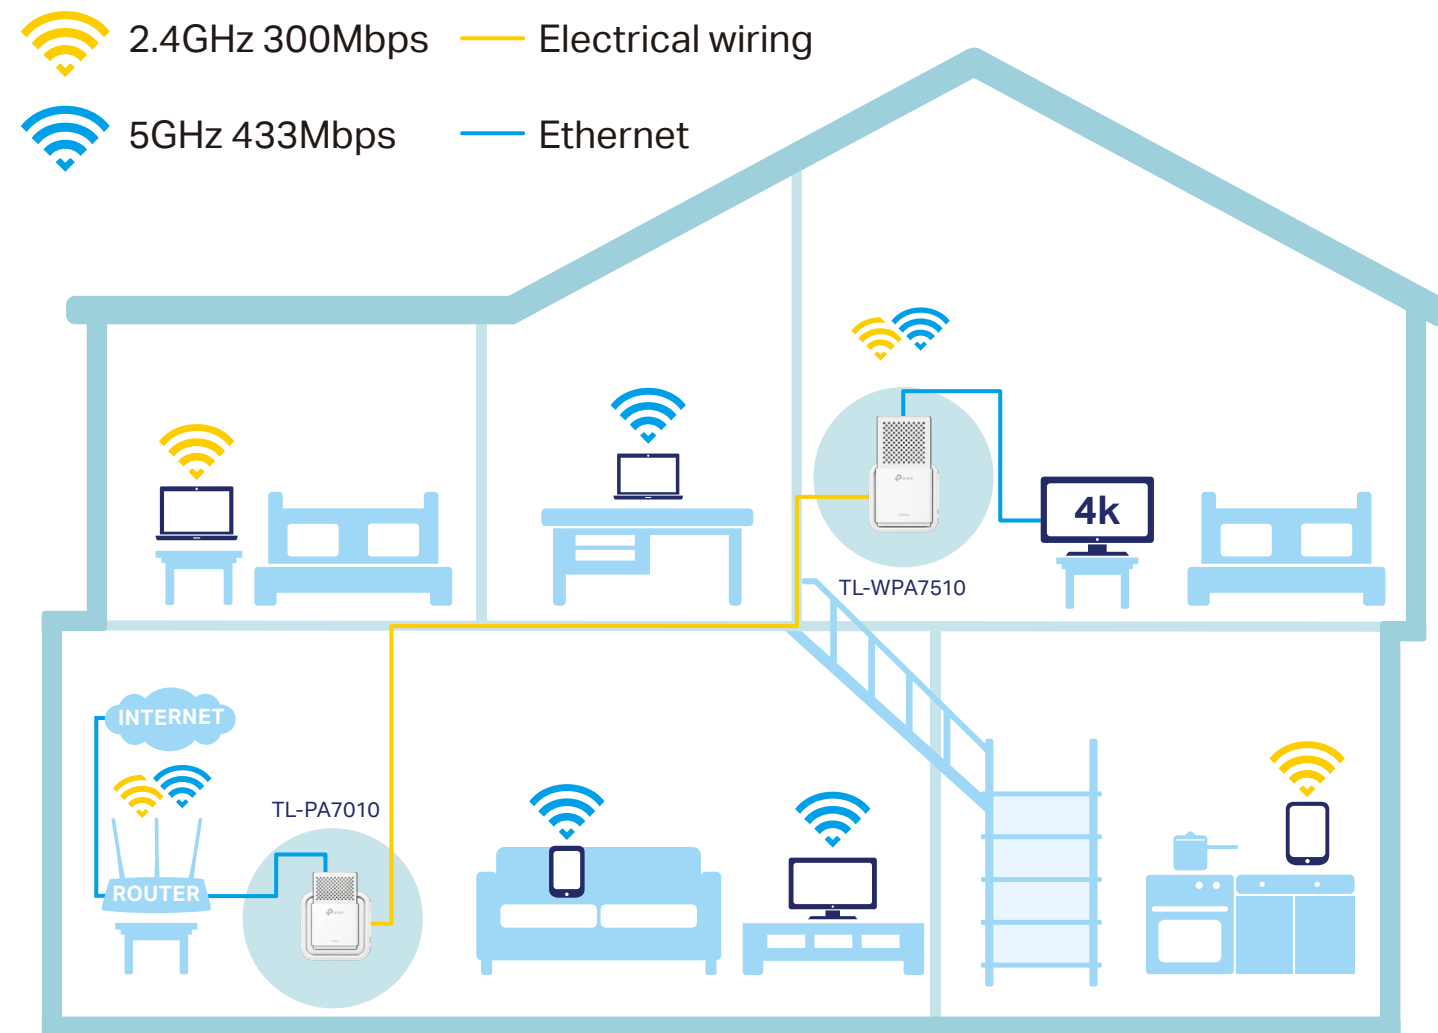

# AV1000 Gigabit Powerline ac Wi-Fi Kit

AC750 Wi-Fi to Power Up  
Your Network

TL-WPA7510 KIT

HomePlug AV2  
1000Mbps

300Mbps + 433Mbps  
Dual Band Wi-Fi

Wi-Fi  
Auto-Sync

## HomePlug AV2 Standard Compliant

HomePlug AV2 provides users with stable, high-speed data transfer rates of up to 1000Mbps on a line length of up to 300 meters.