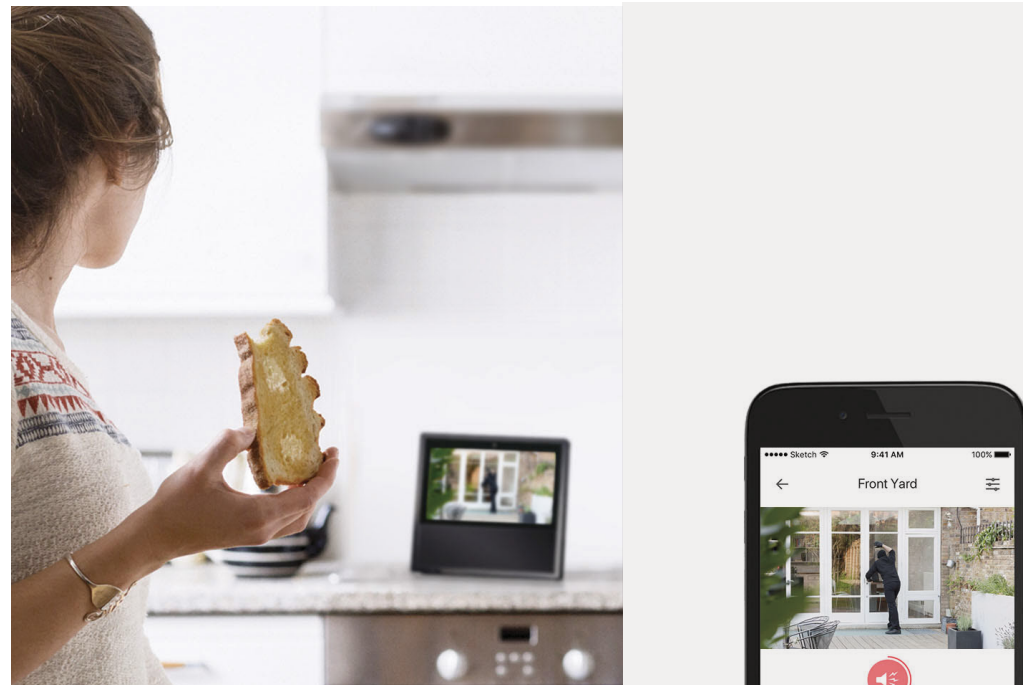

Kasa Cam Outdoor

Secure Your Home

Crystal
Clear Video

Weatherproof

Activity
Zones

Night
Vision

Built-in
Siren

Premium Outdoor Security Camera

The Kasa Cam Outdoor is a full-featured weatherproof security camera that you can access from anywhere. Day or night, rain or shine, Kasa Cam protects what you love most.

Features

Built-in Siren and 2-way Audio

Use crisp 2-way audio to communicate with the delivery person at your front door or use the siren to scare away intruders. Protect your outdoors wherever you are.

Watch from Anywhere

Watch live or recorded video at any time on your smartphone with the free Kasa Smart app or on an Amazon Alexa or Google Assistant supported display, e.g. Fire TV or Google Chromecast.

The magnetic camera mount and mounting wall plate make for a quick DIY install. Get the best angle and video with the Kasa Smart app. Note: Weatherproof outlet needed for outdoor use.

Activity Zones

Control what alerts you receive by setting customizable activity zones around areas that are important to you. Set zones for areas that matter most like your front door, driveway, back porch, or the side of your home.