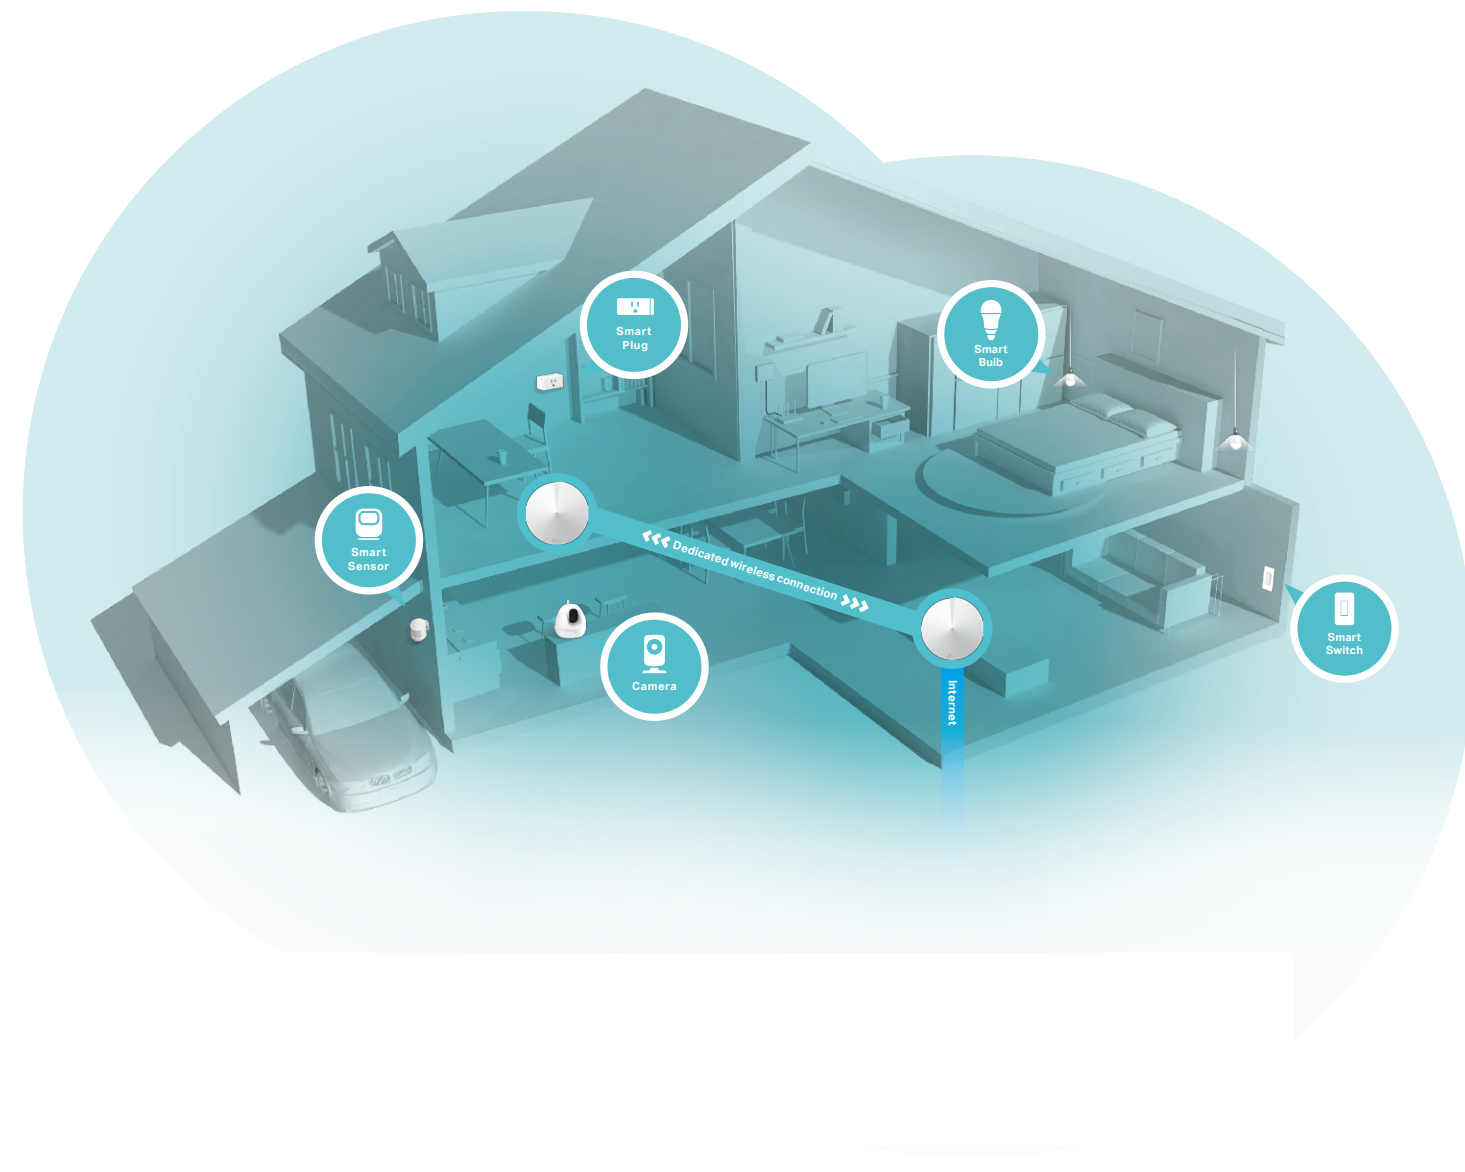

**deco**<sup>™</sup> | **Smart Home Mesh Wi-Fi System**  
Whole Home Wi-Fi | Seamless Roaming | Parental Controls | Antivirus

## **AC2200 Smart Home Mesh Wi-Fi System**

Seamless coverage  
up to 4,500sq.ft.

Deco M9 Plus

## Fast. Smart. Everywhere.

Deco is the simplest way to guarantee a strong Wi-Fi signal in every corner of your home. Enjoy fast and secure tri-band Wi-Fi no matter how many devices you have. Deco M9 Plus is much more than just a Wi-Fi system, able to act as a hub for all your smart home devices. Simply works with a variety of Zigbee, Bluetooth, Wi-Fi devices.

## Wi-Fi Dead-Zone Killer

Eliminate weak signal areas with whole home Wi-Fi. No more searching around for a stable connection.