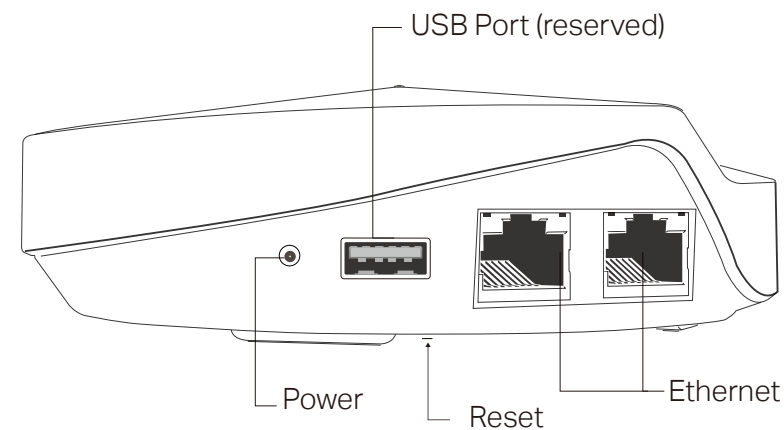

## Smart Home Devices Support

Connect smart home devices without an additional hub and control from the Deco app

- **Smart Hub** - Connect Wi-Fi, ZigBee and Bluetooth devices to your network and let you manage them from the Deco App. Set Automation to set interactions between your smart devices

## Hardware

- Ports: 2 LAN/WAN Gigabit Ethernet Ports, 1 USB 2.0 Port (reserved), 1 Power Port
- Buttons: 1 Reset button on the underside
- Antenna Type: 8 internal antennas per Deco unit
- External Power Supply: 12 V/2 A
- Dimensions (Dia x H): 144 mm x 64 mm,