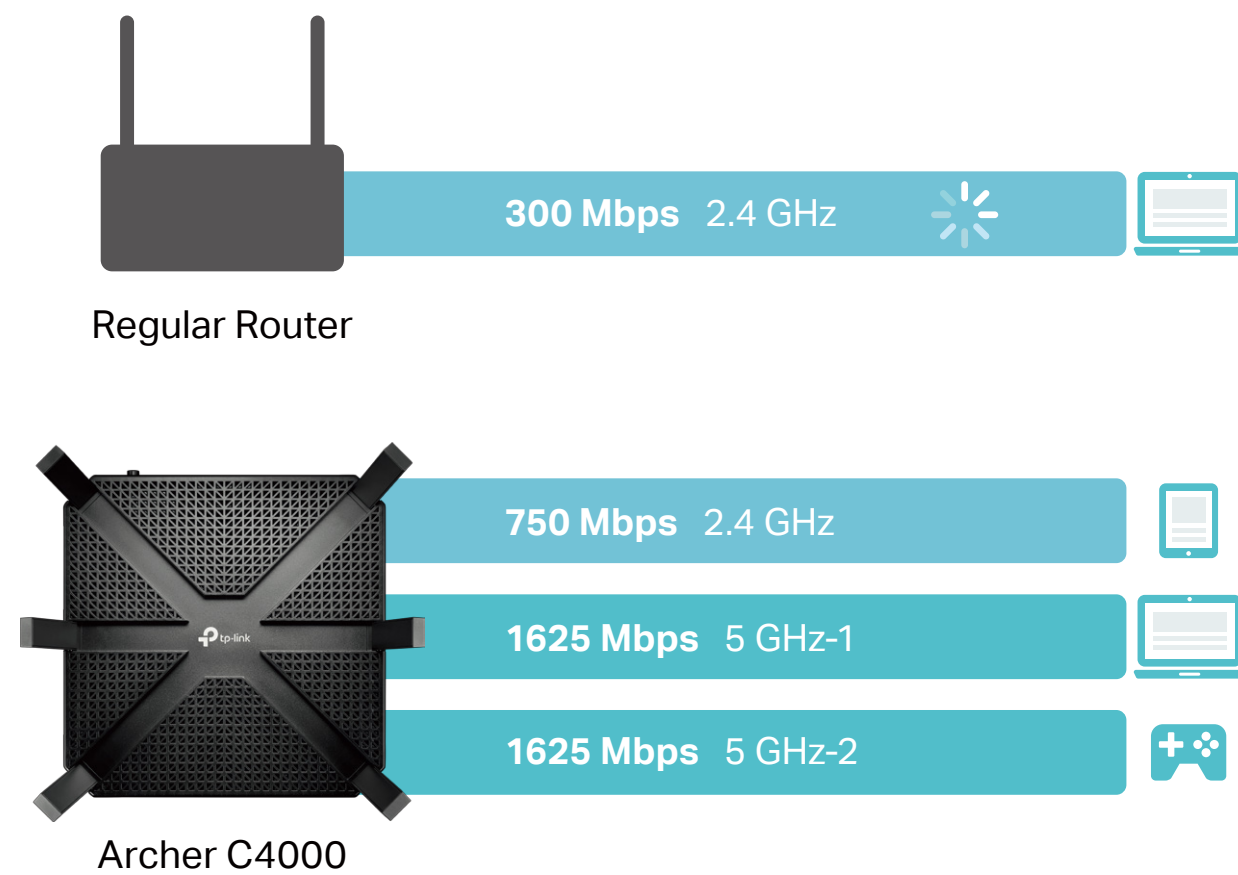

AC4000 MU-MIMO Tri-Band Wi-Fi Router

Simultaneous 4K Streaming
and Gaming on Multiple Devices

Archer C4000

 1625 Mbps + 1625 Mbps
+ 750 Mbps Tri-Band

 1.8GHz
Quad-Core CPU

 MU-MIMO

 Airtime
Fairness

 Range
Boost

Highlights

Tri-Band for Multiple Connections

With one 2.4GHz and two 5GHz bands, the Archer C4000 keeps all your devices connected without slowing down your network. Now, you can game and stream in 4K on multiple devices at the same time.