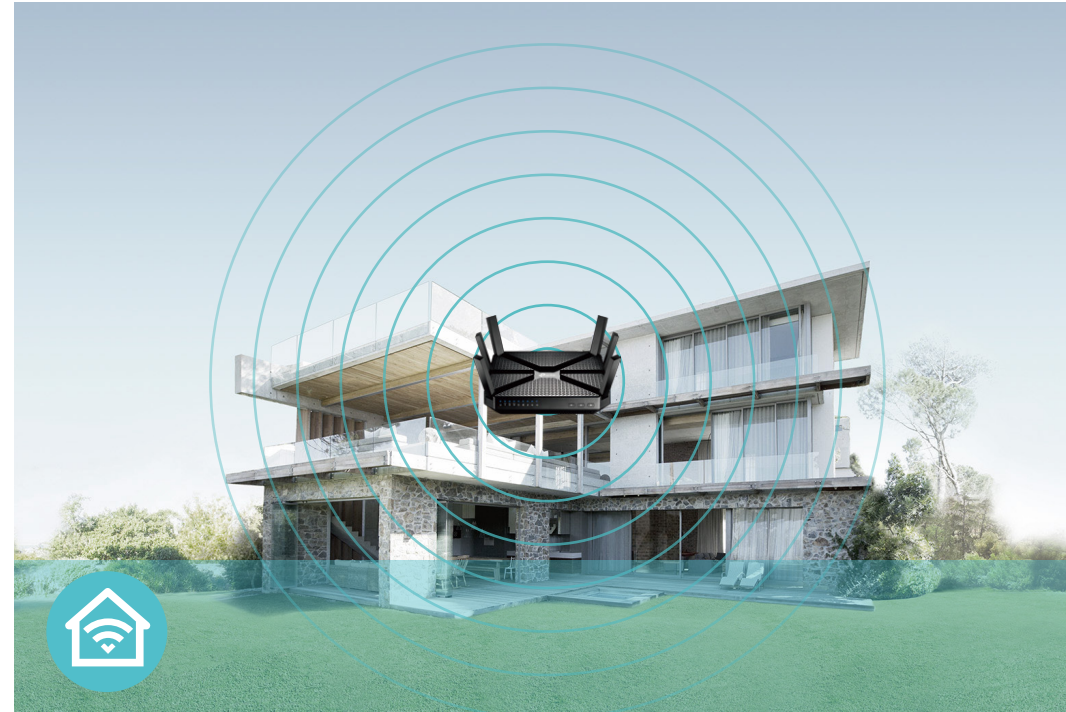

Wi-Fi Range

- **Ultimate Range Wi-Fi** – 6 high-performance antennas with a high-powered amplifier ensure the widespread Wi-Fi coverage and a stable connection
- **Wi-Fi with Beamforming** – Beamforming technology locates the connected devices and further improves the Archer C4000's range and the signal strength to each mobile device, delivering a more reliable and efficient wireless connection