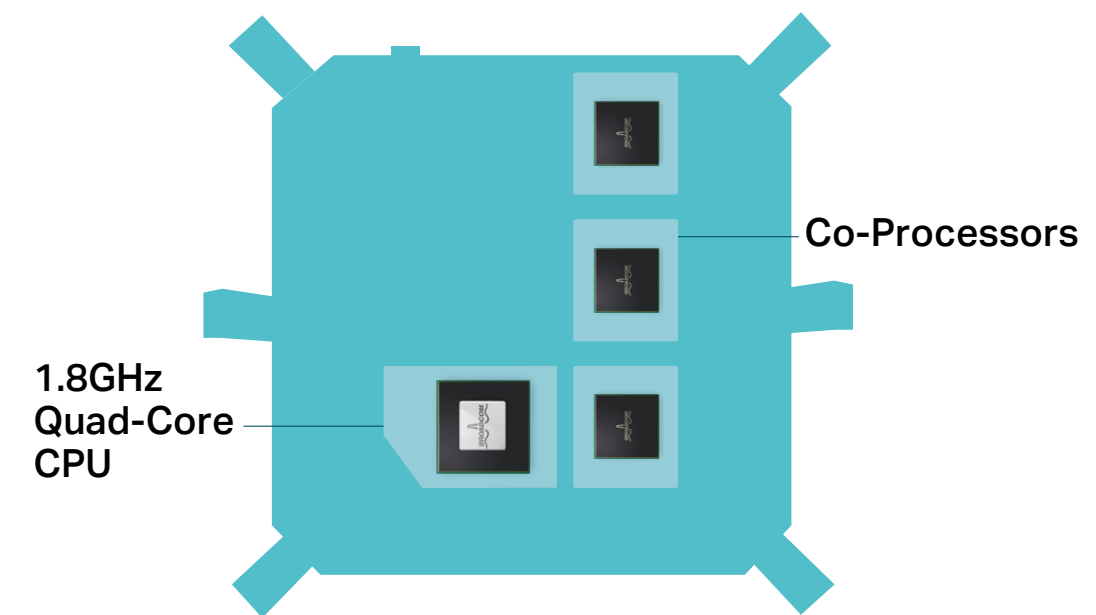

MU-MIMO for 3× Faster Connections

MU-MIMO technology serves up to three devices at once, reducing wait time, increasing Wi-Fi throughput for every device and making each stream more efficient.

Highlights

Powerful 1.8GHz Quad-Core CPU

The powerful 1.8GHz 64-bit quad-core processor, three co-processors and 512MB of RAM work together to power your network.

Features

Speed

- **Ultimate Wireless Speed** – Wireless speeds up to 750Mbps on 2.4GHz, 1625Mbps on 5GHz-1 and 1625Mbps on 5GHz-2
- **NitroQAM Technology** – Uses NitroQAM (1024-QAM) modulation scheme for higher data throughput, boosting wireless speeds by up to 25%
- **MU-MIMO Technology** – Simultaneously exchanges data with several devices, achieving speeds which are 3x faster than standard AC routers
- **Support 802.11 ac** – Provides a data transfer rate 3 times faster than 802.11n for each stream
- **Quad-core CPU** – 1.8GHz quad-core CPU and 3 co-processors make multi-tasking easy and boost data transfer rate

Specifications

Hardware

- Ethernet Ports: 4 10/100/1000Mbps LAN Ports, 1 10/100/1000Mbps WAN Port
- USB Ports: 1 USB 3.0 Port, 1 USB 2.0 Port
- Buttons: Wireless On/Off Button, LED On/Off Button, Power On/Off Button, WPS Button, Reset Button
- Antennas: 6 High Performance Antennas
- External Power Supply: US: 12V/5A , EU: 12V/3.3A
- Dimensions (W x D x H): 7.9×7.9×1.5 in. (200×200×39mm)