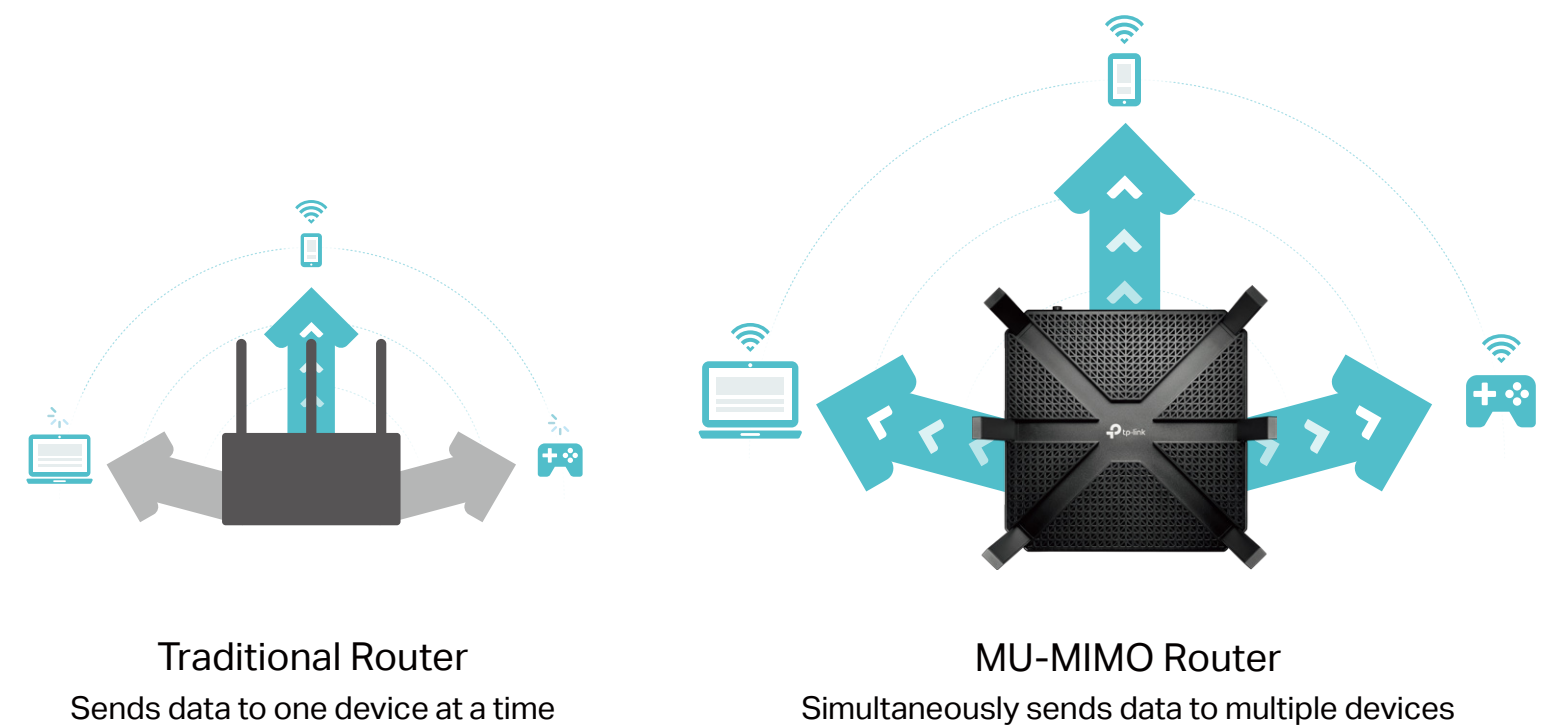

Highlights

Tri-Band for Multiple Connections

With one 2.4GHz and two 5GHz bands, the Archer C4000 keeps all your devices connected without slowing down your network. Now, you can game and stream in 4K on multiple devices at the same time.

MU-MIMO for 3× Faster Connections

MU-MIMO technology serves up to three devices at once, reducing wait time, increasing Wi-Fi throughput for every device and making each stream more efficient.

Highlights