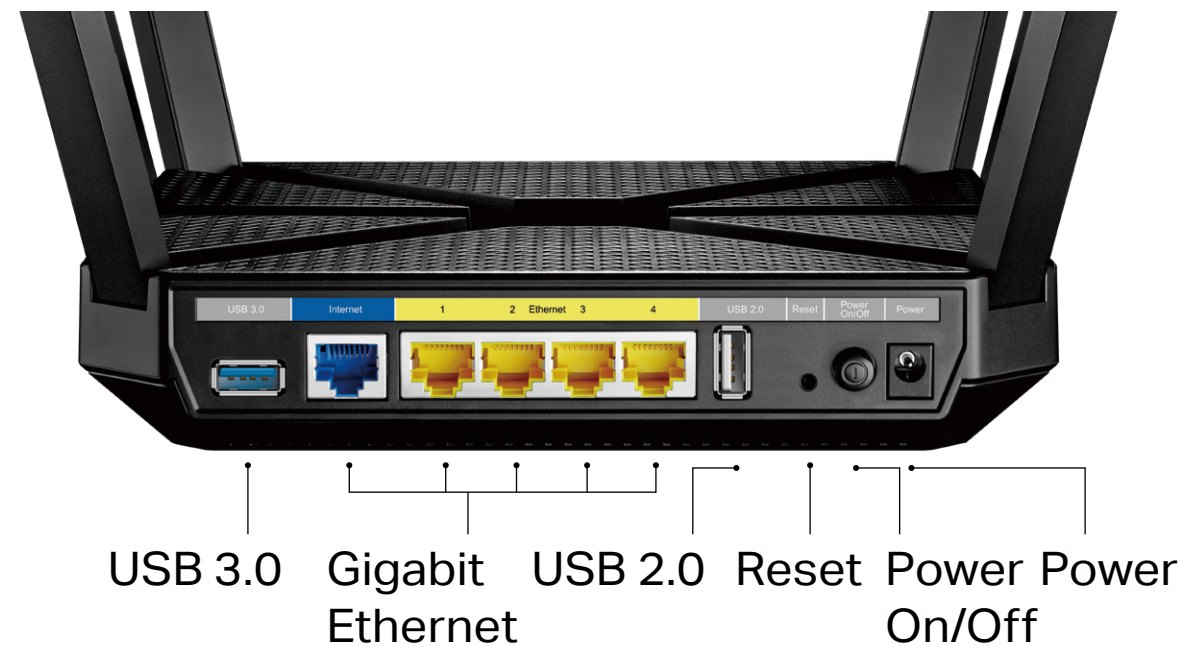

Easy Sharing

- Dual USB Ports for Fast Sharing – With one ultra-fast USB 3.0 port and one USB 2.0 port, you can access and share your files and media locally. Through the router's FTP server, you can also access your files and media from network devices remotely
- 10x Faster Transfer Speed – The USB 3.0 port provides up to 10x faster USB hard drive access than previous generation USB 2.0 connections
- Built-in Print Server – Allows wireless printing from multiple computers (works in conjunction with a USB printer)
- Built-in Media Server – Allows you to play music, watch videos and view photos from any device on your network

Specifications

Hardware

- Ethernet Ports: 4 10/100/1000Mbps LAN Ports, 1 10/100/1000Mbps WAN Port
- USB Ports: 1 USB 3.0 Port, 1 USB 2.0 Port
- Buttons: Wireless On/Off Button, LED On/Off Button, Power On/Off Button, WPS Button, Reset Button
- Antennas: 6 High Performance Antennas
- External Power Supply: US: 12V/5A , EU: 12V/3.3A
- Dimensions (W x D x H): 7.9×7.9×1.5 in. (200×200×39mm)