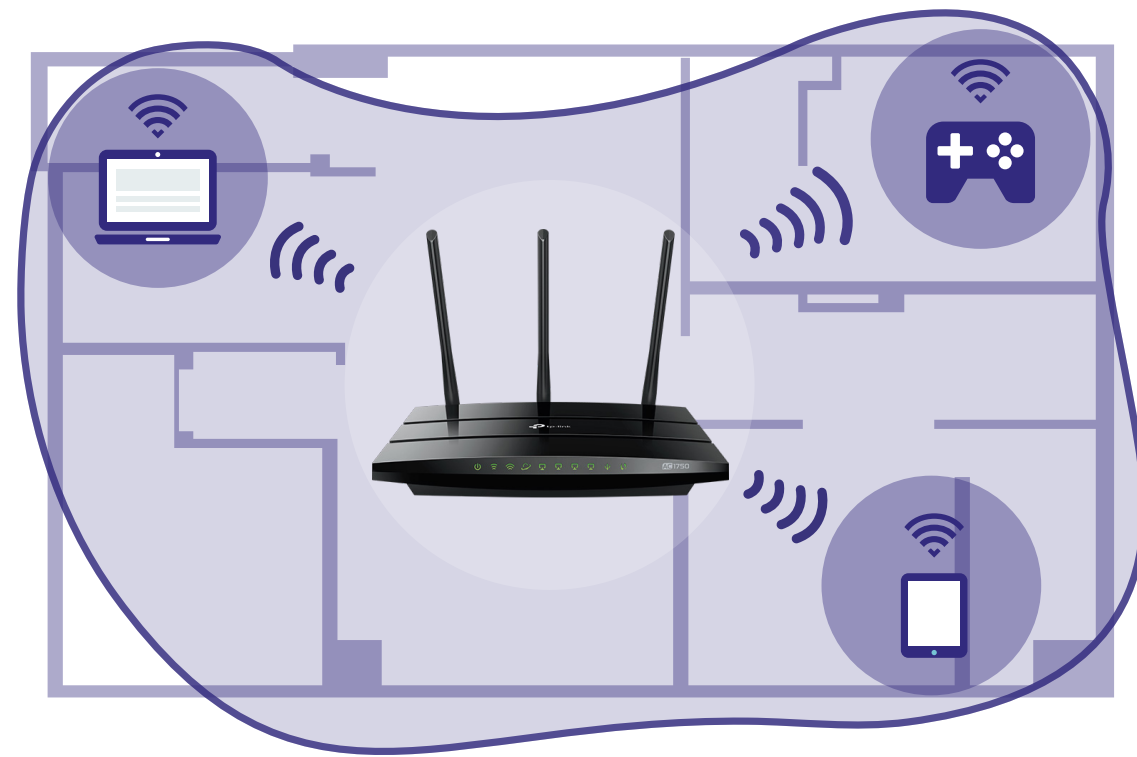

-  2.4GHz 450Mbps
-  5GHz 1300Mbps

Powerful Connections

The Archer A7's USB 2.0 port makes it easy to connect external drives to the router, letting you quickly share files, photos, video, and music wirelessly. Achieve peak performance with your wired devices through Gigabit Ethernet ports that can operate 10× faster than standard Ethernet.

Highlights

Better Coverage

Three external omni directional antennas create strong, clear and dependable Wi-Fi throughout your home.

Easy Setup and Use

Installation is simple, thanks to an intuitive web interface and the powerful TP-Link app, Tether.