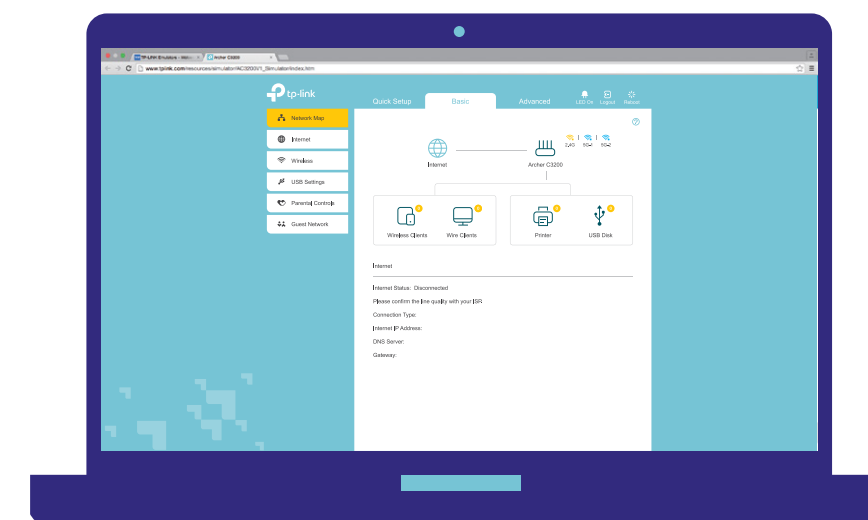

Highlights

Better Coverage

Three external omni directional antennas create strong, clear and dependable Wi-Fi throughout your home.

Easy Setup and Use

Installation is simple, thanks to an intuitive web interface and the powerful TP-Link app, Tether.