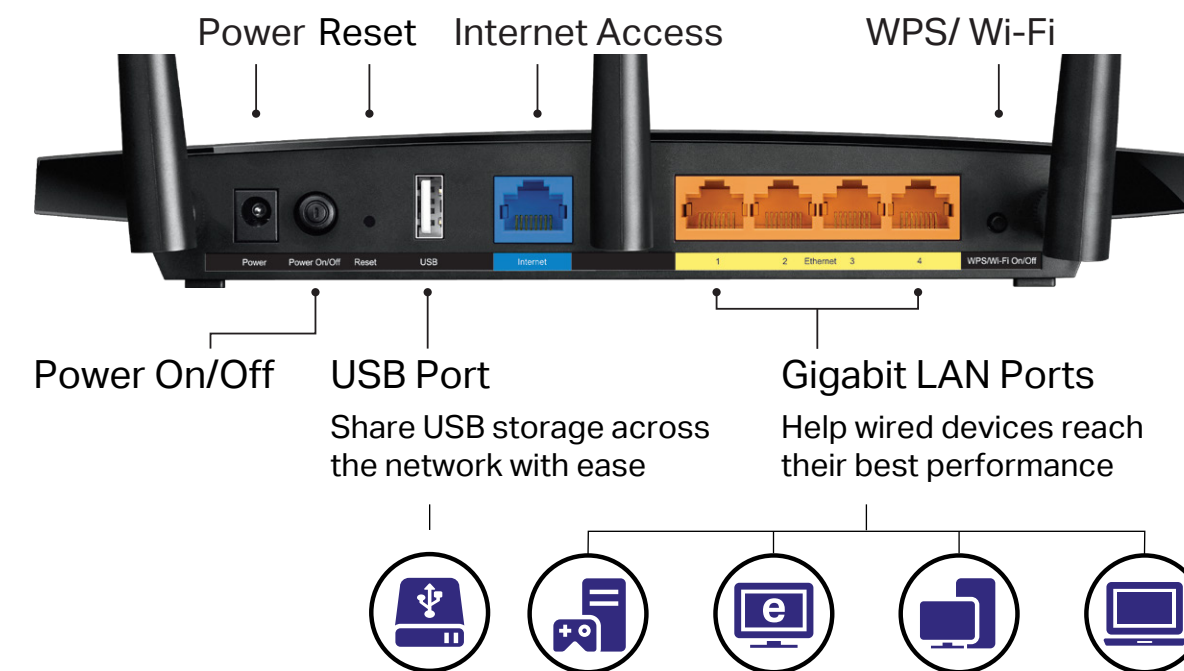

AC1750 Wireless Dual Band Gigabit Router

High-Speed Wi-Fi for Faster
Connections Across Your Home

Archer A7

450Mbps + 1300Mbps
Dual Band Wi-Fi

Gigabit Ports

USB 2.0 Port

OneMesh™

Highlights

Faster, More Reliable Wi-Fi

The Archer A7 covers your home with fast dual band Wi-Fi. The strong 2.4GHz (450Mbps) Wi-Fi band is perfect for sending emails, browsing the web and listening to music. The 5GHz band reaches 1300Mbps so you can game and stream in HD at the same time without interruption.

-  2.4GHz 450Mbps
-  5GHz 1300Mbps

Powerful Connections

The Archer A7's USB 2.0 port makes it easy to connect external drives to the router, letting you quickly share files, photos, video, and music wirelessly. Achieve peak performance with your wired devices through Gigabit Ethernet ports that can operate 10× faster than standard Ethernet.

Highlights

Better Coverage

Three external omni directional antennas create strong, clear and dependable Wi-Fi throughout your home.

Easy Setup and Use

Installation is simple, thanks to an intuitive web interface and the powerful TP-Link app, Tether.