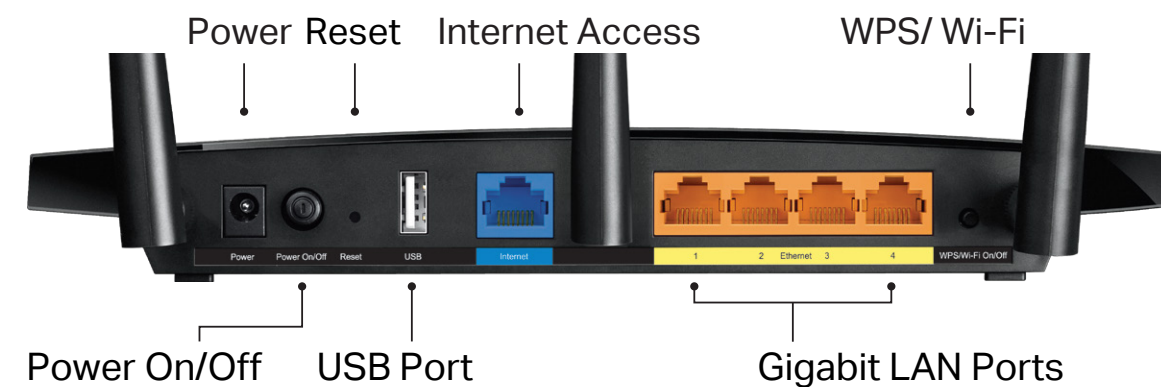

Security

- Guest Network – Keeps your main network secure by creating a separate network for friends and visitors
- Access Control – Establishes a whitelist or blacklist to allow or restrict certain devices to access the internet
- Parental Controls – Restricts internet access time and contents for children devices
- VPN Server – PPTP VPN and OpenVPN are supported, making it easy to set up a secure connection between your private network and the internet
- Encryptions for Secure Network – WPA-PSK and WPA2-PSK encryptions provide active protection against security threats

Easy Sharing

- USB Port for Fast Sharing – With the USB 2.0 port, you can access and share your files and media locally. Through the router's FTP server, you can also access your files and media from network devices remotely
- Built-in Media Server – Allows you to play music, watch videos and view photos from any device on your network
- Offline Download – Allows you to download files without keeping your computer powered on all the time

Specifications

Hardware

- Ethernet Ports: 4 10/100/1000Mbps LAN Ports, 1 10/100/1000Mbps WAN Port
- USB Ports: 1 USB 2.0 Port
- Buttons: Power On/Off Button, Reset Button, WPS/Wi-Fi On/Off Button
- Antennas: 3 Fixed Antennas
- External Power Supply: 12VDC/1.5A
- Dimensions (W x D x H): 9.6x6.4x1.3 in. (243 X 160.6 X 32.5mm)