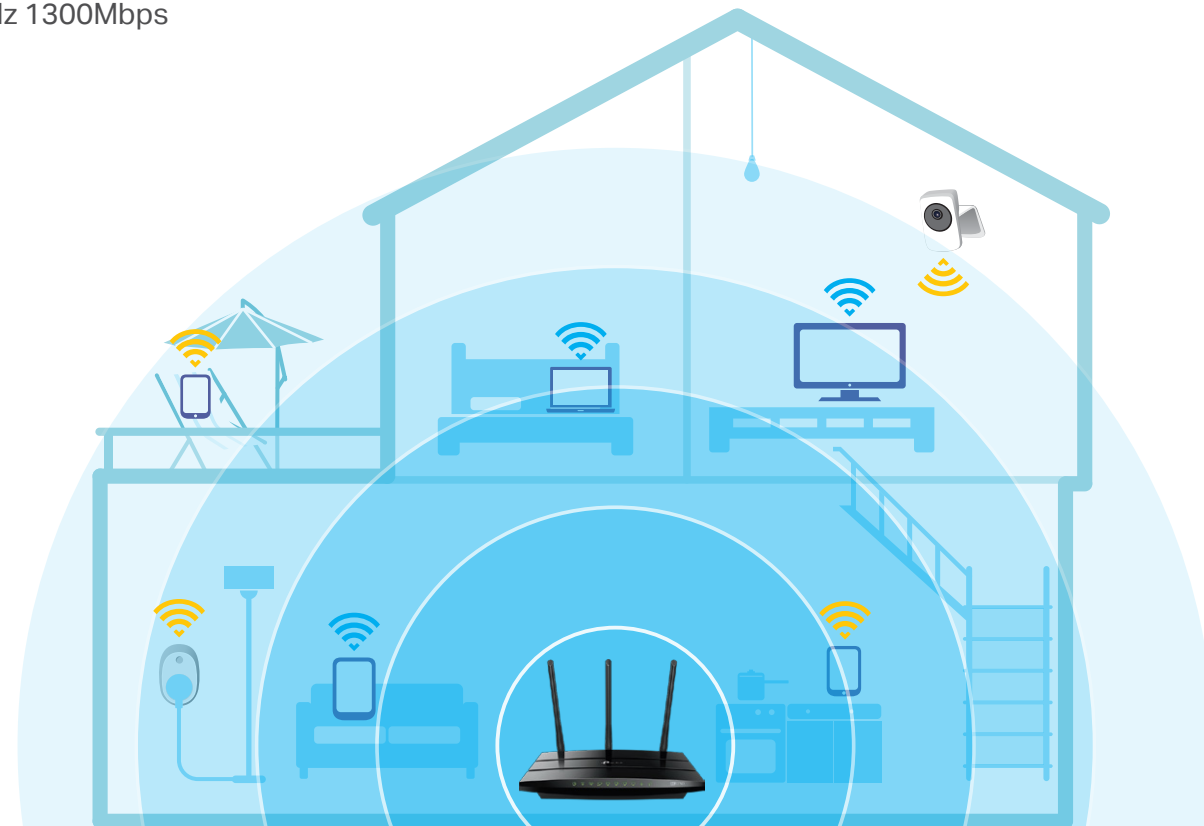

AC1750 Wireless Dual Band Gigabit Router

High-Speed Wi-Fi for Faster
Connections Across Your Home

Archer A7

450Mbps + 1300Mbps
Dual Band Wi-Fi

Gigabit Ports

USB 2.0 Port

OneMesh™

Highlights

Faster, More Reliable Wi-Fi

The Archer A7 covers your home with fast dual band Wi-Fi. The strong 2.4GHz (450Mbps) Wi-Fi band is perfect for sending emails, browsing the web and listening to music. The 5GHz band reaches 1300Mbps so you can game and stream in HD at the same time without interruption.

-  2.4GHz 450Mbps
-  5GHz 1300Mbps

Powerful Connections

The Archer A7's USB 2.0 port makes it easy to connect external drives to the router, letting you quickly share files, photos, video, and music wirelessly. Achieve peak performance with your wired devices through Gigabit Ethernet ports that can operate 10× faster than standard Ethernet.

Highlights

Better Coverage

Three external omni directional antennas create strong, clear and dependable Wi-Fi throughout your home.

Easy Setup and Use

Installation is simple, thanks to an intuitive web interface and the powerful TP-Link app, Tether.