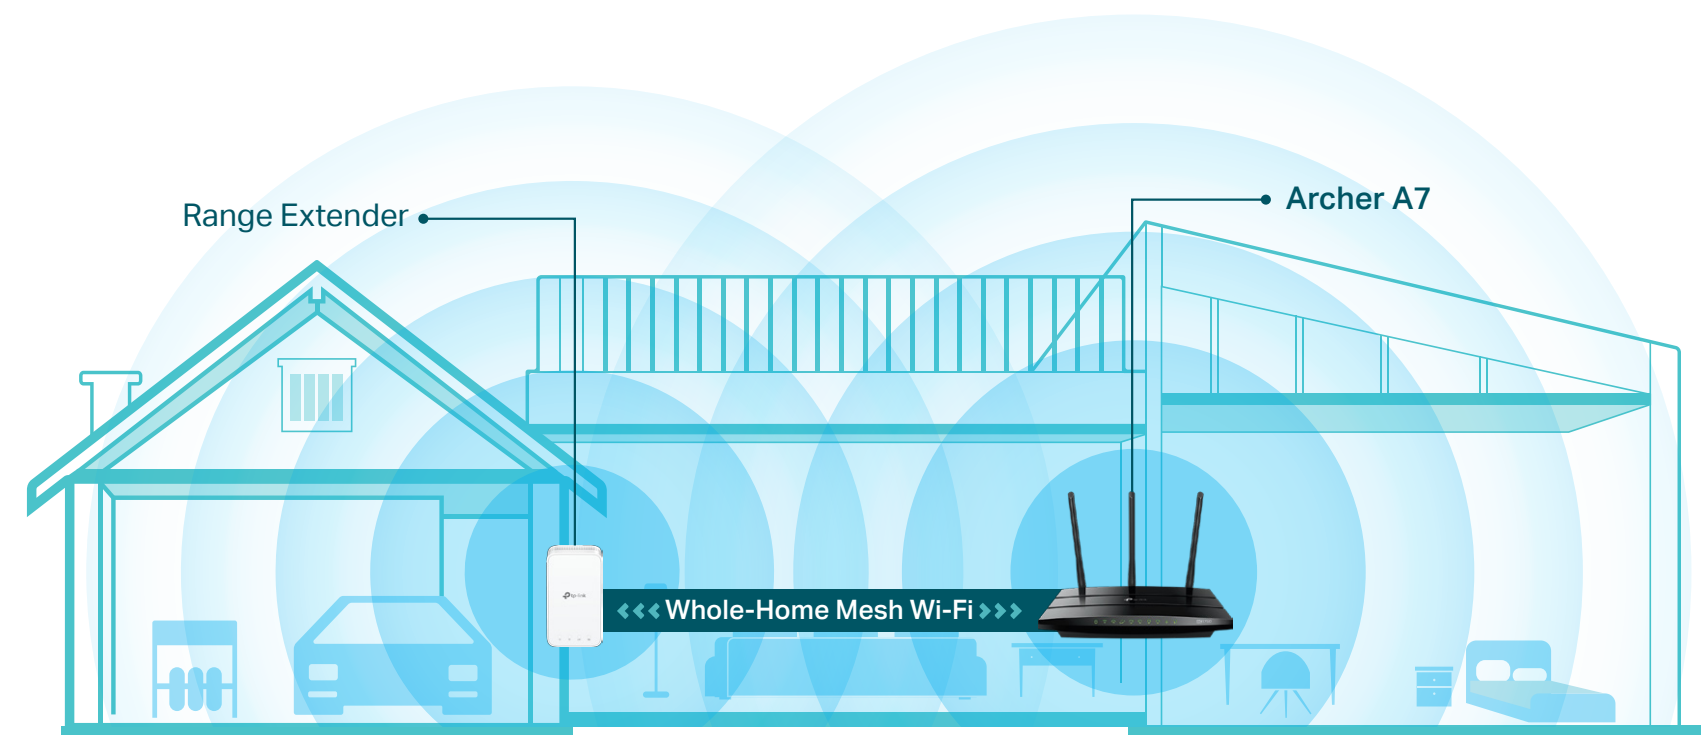

Wi-Fi Dead-Zone Killer

Eliminate weak signal areas with Wi-Fi coverage for the whole house.

Smart Roaming

Enjoy uninterrupted streaming, surfing and more — even when moving around your home.

One Wi-Fi Name

Stay connected to the same network name in every room.

Unified Management

Manage the whole-home Wi-Fi by managing the central node via Tether app/Web UI.

Upgrade to Mesh Network

Enjoy Mesh network without having to replace your existing router by simply updating your OneMesh™ router's firmware.