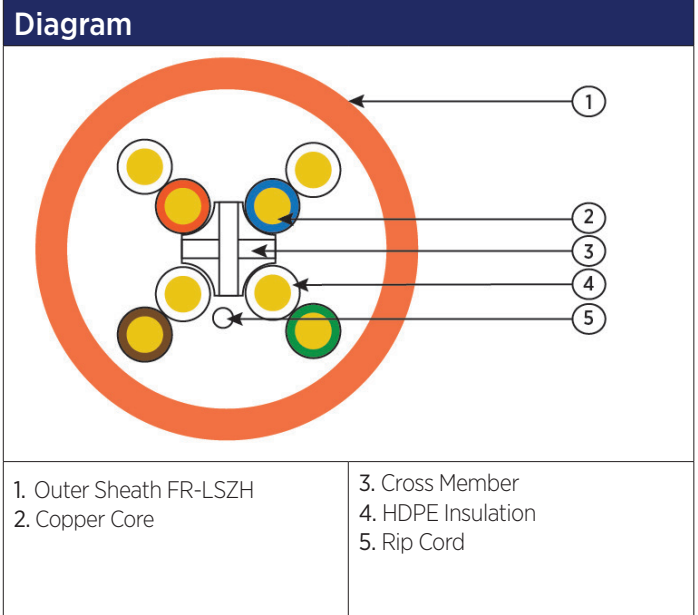

Copper Cabling Solutions

Category 6 U/UTP B2ca Solid Cable

Category 6 Unshielded Twisted Pair Cable is designed for use in next generation data communications networks, and will comfortably support present applications including Gigabit Ethernet. The B2ca LSZH sheath offers excellent fire performance making this the ideal choice in public buildings and other high risk locations. Connectix Category 6 UTP Solid Cable offers the performance characteristics required by the ever-present Category 6 Standard. Exceeds the requirements of BS6701:2016+A1:2017 for installation cables.

| Product Specifications | |
|------------------------|--|
| Conforms to | IEEE 802.3: 10Base-T, 100Base-T, 1000 Base-T standards; ANSI/TIA 568C; ISO/IEC 11801; RoHS2002/95/ANSI Cenelec EN50174 |
| Fire Rating | B2ca s1a,d0,a1 |
| Inner Conductor | 0.53mm (+/-0.01mm) plain copper |
| Insulation | High density polyethylene |
| Construction | 4 twisted pairs cabled together with spine |
| Colour Code | Pair 1: White/Blue-Blue/White Pair 2: White/Orange-Orange/White Pair 3: White/Green-Green/White Pair 4: White/Brown-Brown/White |
| Sheath | FR-LSZH |
| RAL Colour | Orange - 2004 |
| Overall Diameter | 6.1mm (+/-0.3mm) |
| Min. Bending Radius | 24.5 mm |