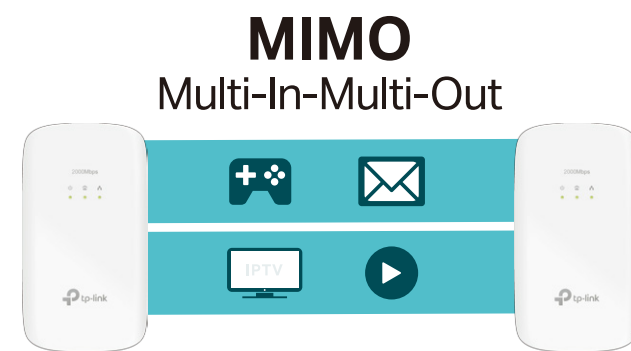

Highlights

2 × 2 MIMO for More Throughput over Powerline

2 × 2 MIMO technology is like adding an extra lane on a highway. It establishes multiple simultaneous connections so you can enjoy 2× faster, more stable powerline speeds.