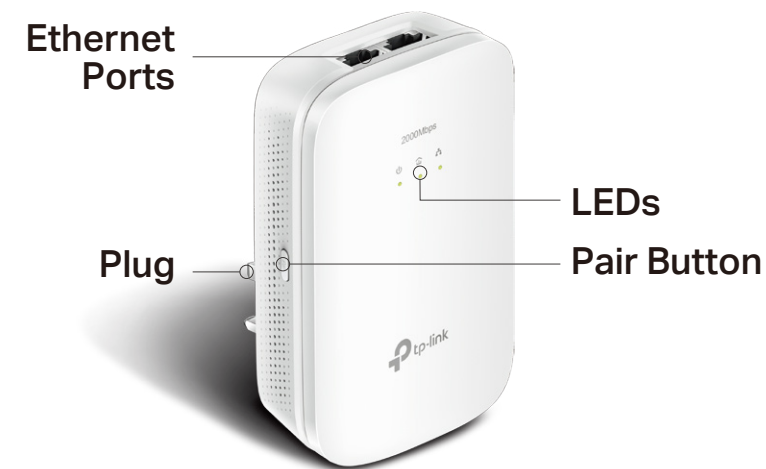

Range

- 300-meter Range – Up to 300 meters/1000 feet range over the existing household power circuit.

Security

- Pair Button – 128-bit AES encryption easily at a push of "Pair" button

Energy Saving

- Power Saving – Power Saving Mode helps reducing power consumption by up to 85%

Specifications

Hardware

- Plug Type: UK
- Standards and Protocols: HomePlug AV2, HomePlug AV, IEEE 1901, IEEE 802.3, IEEE 802.3u, IEEE 802.3ab
- Power Consumption: Maximum: 5.8W
Typical: 5.6W
Standby: <0.6W
- Range: Up to 300 meters/1000 feet over existing electrical wiring
- Interface: 2 × Gigabit Ethernet Port for each adapter
- Button: Pair Button
- LED Indicator: Power, Powerline, Ethernet
- Dimensions (W x D x H): 4.85 × 2.68 × 1.18 in. (123 × 68 × 30 mm)