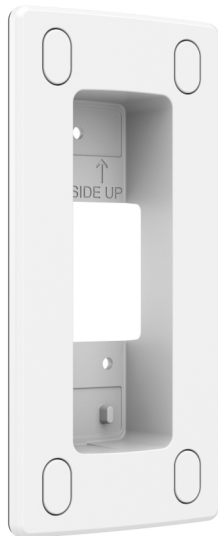

## AXIS A8105-E Flush Mount

For discreet recessed mount

AXIS A8105-E Flush Mount is a recessed aluminum mount that enables low profile mounting of AXIS A8105-E Network Video Door Station in walls both indoors and outdoors. The same visual design and color as the door station give a discreet, professional installation. The flush mount is delivered with screw covers to conceal its mounting screws, further improving its sleek appearance.

- > [For installation in walls](#)
- > [Coated aluminum body](#)
- > [Indoor and outdoor installation](#)
- > [Suitable for AXIS A8105-E Network Video Door Station](#)

## AXIS A8105-E Flush Mount

General	
Supported products	AXIS A8105-E Network Video Door Station
Mounting	Recessed in wall
Environment	Outdoor/Indoor
Casing	Aluminium Color: White NCS S 1002-B

Weight	0.25 kg (0.55 lb)
Included accessories	Screw Covers, Resistor Screws TR 20, Installation Guide
Warranty	Axis 3-year warranty, see <a href="http://www.axis.com/warranty">www.axis.com/warranty</a>